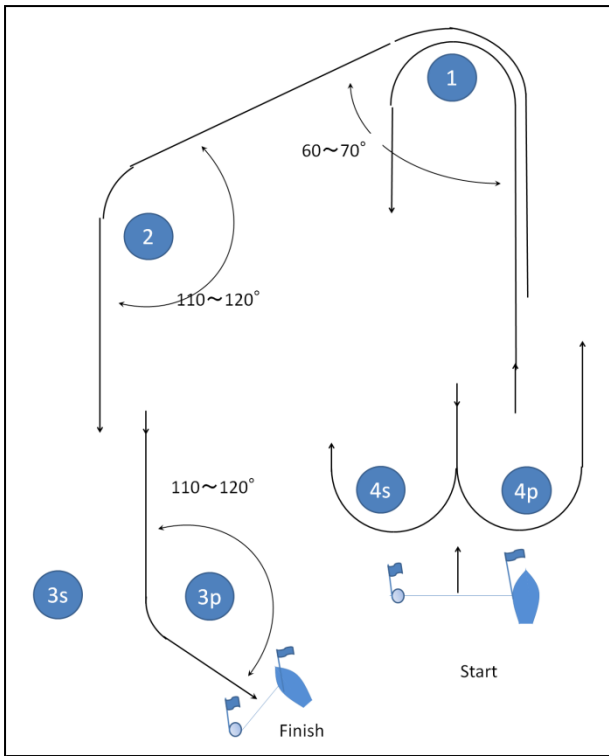

添付図 1

Course : Inner Trapezoid
I2 : Start-1-4s/4p-1-2-3p-Finish

Course : Outer Trapezoid
O2 : Start-1-2-3s/3p-2-3s-Finish

Course : Windward/Leeward
LR2 : Start-1-4s/4p-1-4p-Finish
LR3 : Start-1-4s/4p-1-4s/4p-1-4p-Finish

添付図 2