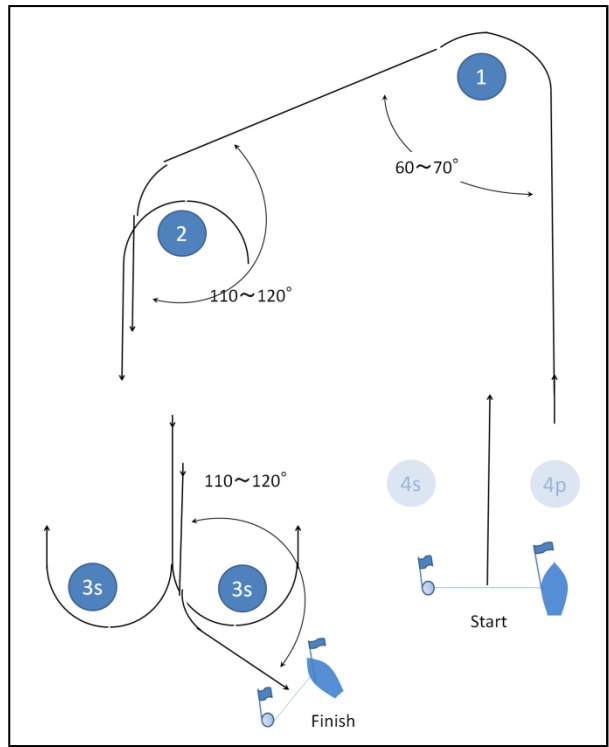

添付図 1

Course : Inner Trapezoid
I2 : Start-1-4s/4p-1-2-3p-Finish

Course : Outer Trapezoid
O2 : Start-1-2-3s/3p-2-3s-Finish

Course : Windward/Leeward
LR2 : Start-1-4s/4p-1-4p-Finish
LR3 : Start-1-4s/4p-1-4s/4p-1-4p-Finish

添付図 2